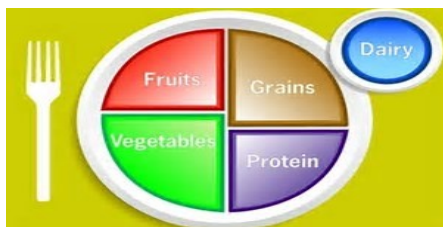

W E E K 2	<u>Line 1 & 3:</u> Wonder Bites, Rice & Steamed Fresh Vegetable Medley	<u>Line 1 & 3:</u> Pizza	<u>Line 1 & 3:</u> Chicken & Noodles, Mashed Potatoes, Gravy, Green Beans & Roll	<u>Line 1 & 3:</u> Pulled Pork Nachos & Corn	<u>Line 1 & 3:</u> Corn Dog
	<u>Line 2:</u> Burrito (make your own)	<u>Line 2:</u> Hot Dog on Bun	<u>Line 2:</u> Mandarin Orange Chicken, Rice, Steamed Broccoli & Fortune Cookie	<u>Line 2:</u> Cajun Pasta, Mixed Salad & Breadstick	<u>Line 2:</u> Spicy Chicken Patty on Bun
	Applesauce	French Fries	Orange	Pears	French Fries
		Fresh Carrots & Cucumbers			Fresh Carrots & Cucumber Sticks
		Peaches			Apple

Lunch Prices

Student Lunch $2.75
Adult Lunch $3.50
Milk $0.50

Lunch Includes:

Entrée Choice (a protein & a whole grain-rich grain)
1-2 Fruit Choice
1-2 Vegetable Choice
1 Low Fat or Fat Free Milk

No School Dates:

Sept. 4
Oct. 9—20
Nov. 22—24
Dec. 25—Dec.29

Theme Dates:

Sept. 6—Ninja Turtle
Oct. 5—Minion
Nov. 9—Sponge Bob
Dec. 5—Disney

August					September					October					November					December				
M	T	W	T	F	M	T	W	T	F	M	T	W	T	F	M	T	W	T	F	M	T	W	T	F
	1	2	3	4					1	2	3	4	5	6			1	2	3					1
7	8	9	10	11	4	5	6	7	8	9	10	11	12	13	6	7	8	9	10	4	5	6	7	8
14	15	16	17	18	11	12	13	14	15	16	17	18	19	20	13	14	15	16	17	11	12	13	14	15
21	22	23	24	25	18	19	20	21	22	23	24	25	26	27	20	21	22	23	24	18	19	20	21	22
28	29	30	31		25	26	27	28	29	30	31				27	28	29	30		25	26	27	28	29